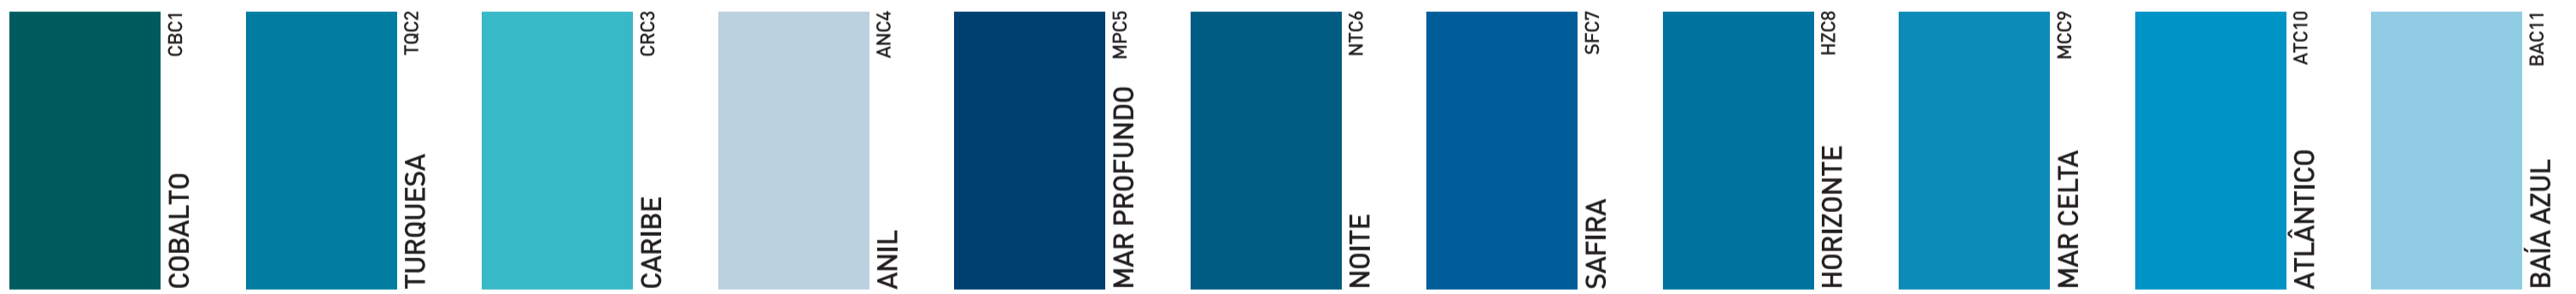

CATÁLOGO DE
EXTERIORES
CORES

Traditional
Powerful
Welcoming
Fresh
Cool
Trendy
Pure

Todas as cores deste catálogo são afináveis no sistema Barbotmix

Traditional

Powerful

Welcoming

Fresh

Cool