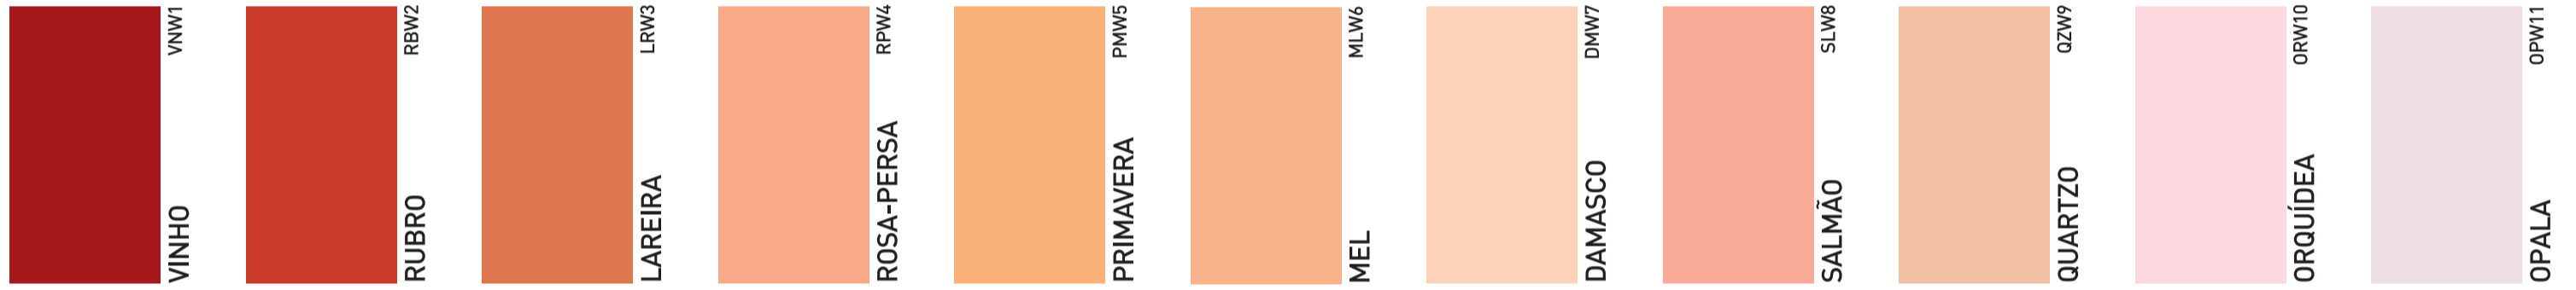

CATÁLOGO DE
EXTERIORES
CORES

Traditional
Powerful
Welcoming
Fresh
Cool
Trendy
Pure

Todas as cores deste catálogo são afináveis no sistema Barbotmix

Traditional

Powerful

Welcoming

Fresh

Cool